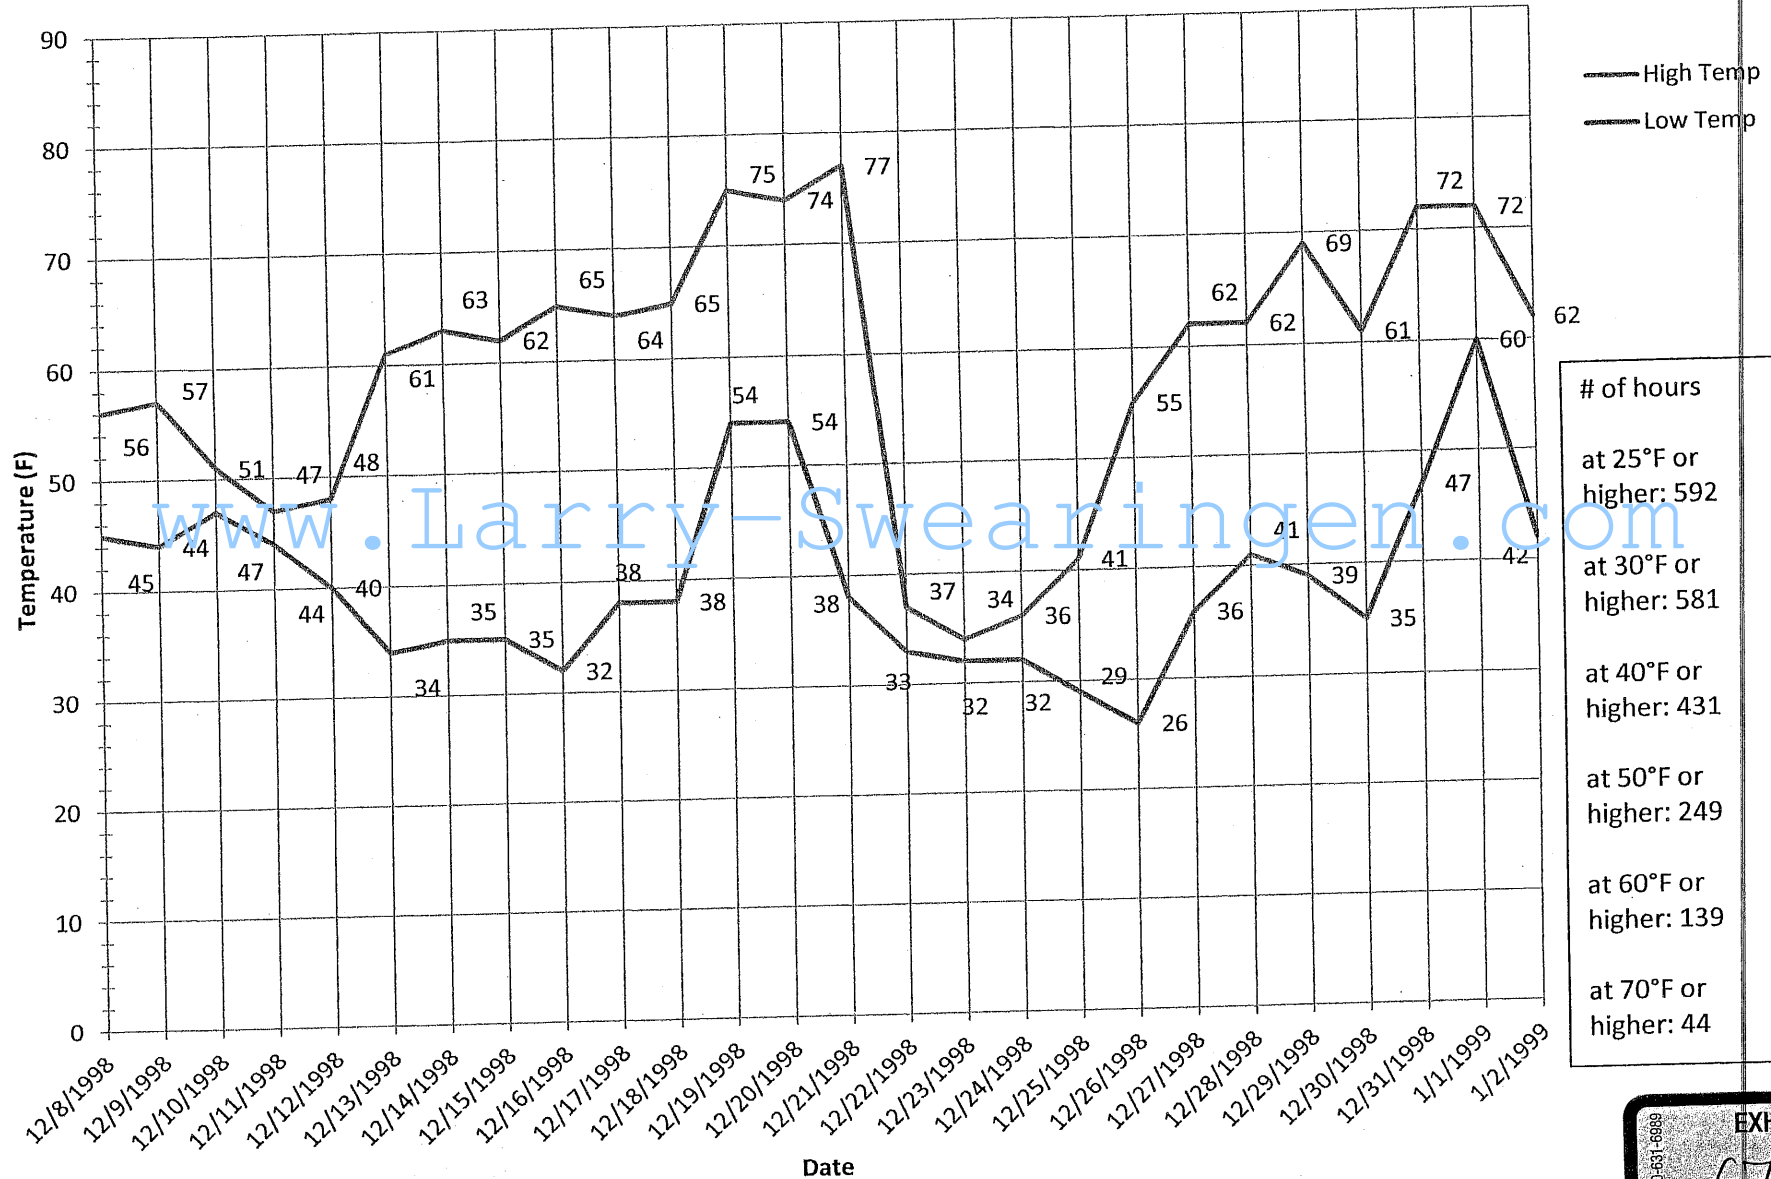

# Conroe Airport - Unedited Temperature Date 12-8-1998 to 1-2-1999

EXHIBIT  
67  
PENGAD 800-631-6898